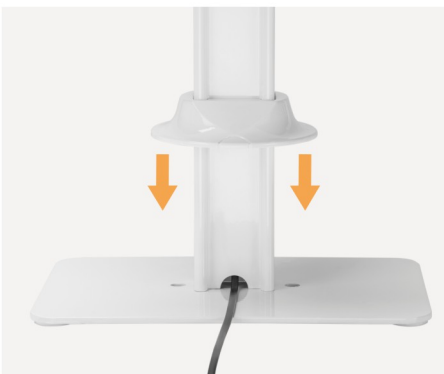

Countertop / Wall-Mounted (PAD34-02)

VESA 75X75 Compatible
can be used with most
monitor arms

Covered Home Button
prevents damage -
safe for use in public areas

Wall Mountable
for various applications

Functionally Versatile
landscape or portrait

PAD34 Series Universal Simplicity Anti-Theft Tablet Kiosks

LUMI
pro

Countertop (PAD34-03)

Floor-Standing (PAD34-04)

Internal Cable Management
protects wiring from damage or vandalism

Free Tilting
suits various viewing needs

Landscape or Portrait Position
fits various applications

Sturdy Column
designed for high-traffic areas

Fixed Base
for additional stability and security

PAD34 Series

Universal Simplicity Anti-Theft Tablet Kiosks

Wall-mounted

PAD34-01

Material: Plastic, Steel
Weight Capacity: 1kg/2.2lbs

Countertop / Wall-mounted

PAD34-02

Material: Plastic, Steel
Rotation: 0° ~ +90°
Weight Capacity: 1kg/2.2lbs

Countertop

PAD34-03