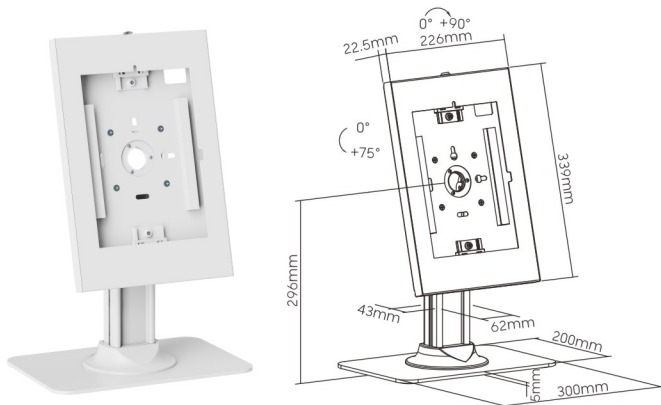

Wall-mounted

PAD34-01

Material: Plastic, Steel
Weight Capacity: 1kg/2.2lbs

Countertop / Wall-mounted

PAD34-02

Material: Plastic, Steel
Rotation: 0° ~ +90°
Weight Capacity: 1kg/2.2lbs

Countertop

PAD34-03

Material: Plastic, Steel, Aluminum
Rotation: 0° ~ +90°
Tilt: 0° ~ +75°
Weight Capacity: 1kg/2.2lbs

Floor Standing

PAD34-04

Material: Plastic, Steel, Aluminum
Rotation: 0° ~ +90°
Tilt: 0° ~ +75°
Weight Capacity: 1kg/2.2lbs