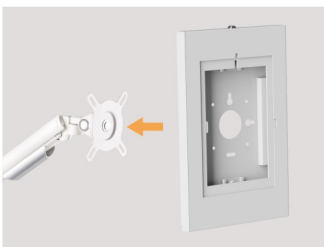

LUMI
pro

PAD34 Series

Universal Simplicity Anti-Theft Tablet Kiosks

All-in-One Enclosure for Safety and Convenience

Compatible with 9.7" to 11" iPad, iPad Air, iPad Pro,
Samsung Galaxy Tab A 10.1 (2019), Tab A7 and Tab S6 Lite.

Countertop / Wall-Mounted (PAD34-02)

VESA 75X75 Compatible
can be used with most
monitor arms

Covered Home Button
prevents damage -
safe for use in public areas

Wall Mountable
for various applications

Functionally Versatile
landscape or portrait

Landscape or Portrait Position
fits various applications

Sturdy Column
designed for high-traffic areas

Fixed Base
for additional stability and security

PAD34 Series

Universal Simplicity Anti-Theft Tablet Kiosks