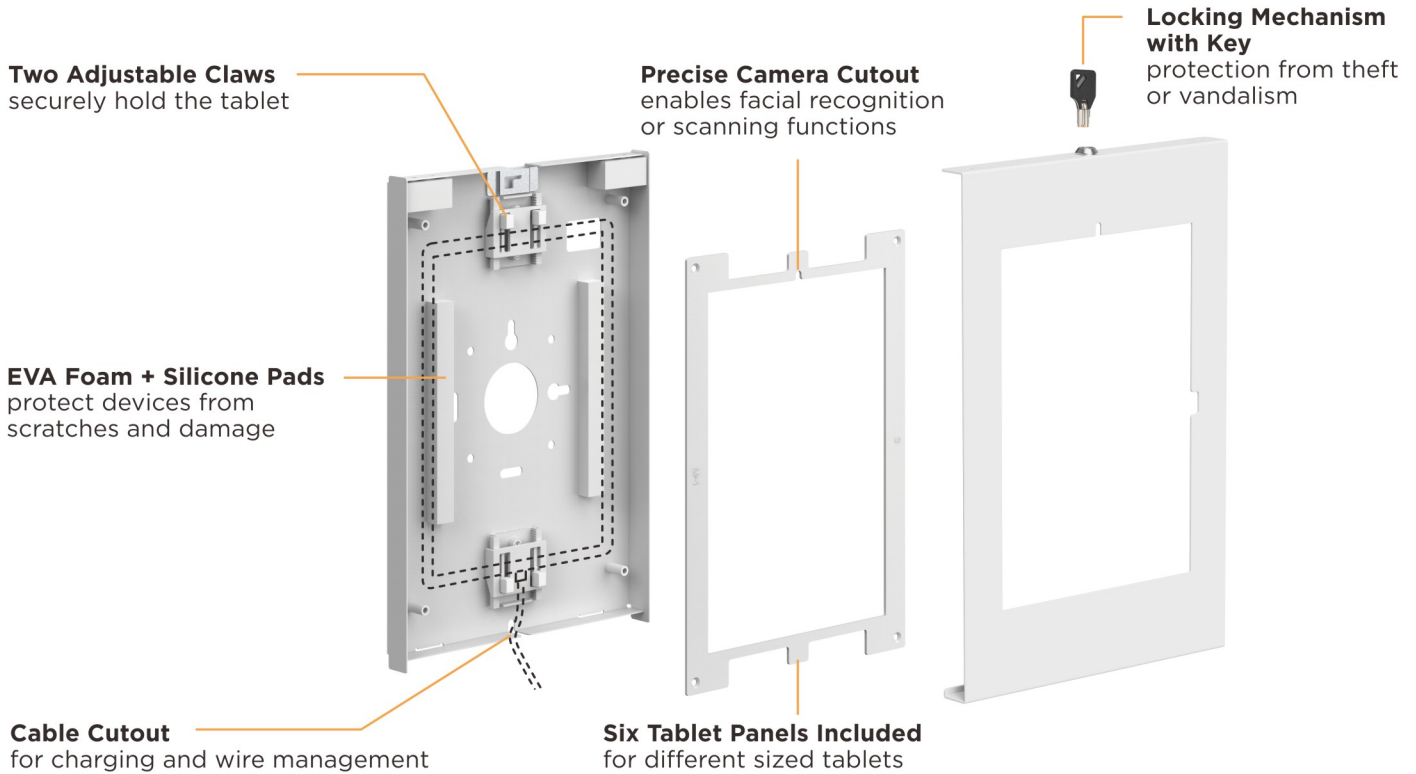

PAD34 Series Universal Simplicity Anti-Theft Tablet Kiosks

LUMI
pro

Innovative Enclosure Design