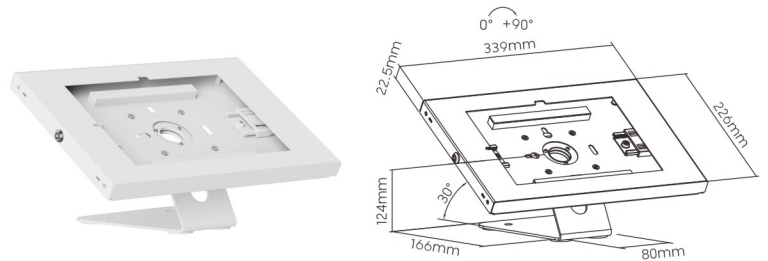

Countertop / Wall-Mounted (PAD34-02)

VESA 75X75 Compatible
can be used with most
monitor arms

Covered Home Button
prevents damage -
safe for use in public areas

Wall Mountable
for various applications

Functionally Versatile
landscape or portrait

Wall-mounted

PAD34-01

Material: Plastic, Steel
Weight Capacity: 1kg/2.2lbs

Countertop / Wall-mounted

PAD34-02

Material: Plastic, Steel
Rotation: 0° ~ +90°
Weight Capacity: 1kg/2.2lbs

Countertop

PAD34-03

Material: Plastic, Steel, Aluminum
Rotation: 0° ~ +90°
Tilt: 0° ~ +75°
Weight Capacity: 1kg/2.2lbs

Floor Standing

PAD34-04

Material: Plastic, Steel, Aluminum
Rotation: 0° ~ +90°
Tilt: 0° ~ +75°
Weight Capacity: 1kg/2.2lbs