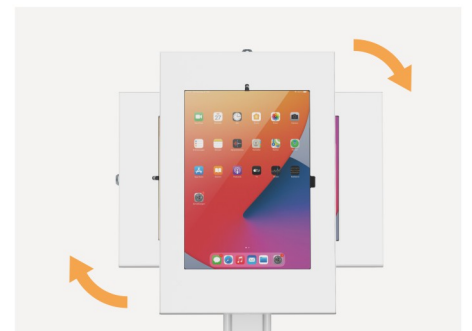

Countertop / Wall-Mounted (PAD34-02)

VESA 75X75 Compatible
can be used with most
monitor arms

Covered Home Button
prevents damage -
safe for use in public areas

Wall Mountable
for various applications

Functionally Versatile
landscape or portrait

PAD34 Series Universal Simplicity Anti-Theft Tablet Kiosks

LUMI
pro

Countertop (PAD34-03)

Floor-Standing (PAD34-04)

Internal Cable Management
protects wiring from damage or vandalism

Free Tilting
suits various viewing needs

Landscape or Portrait Position
fits various applications

Sturdy Column
designed for high-traffic areas

Fixed Base
for additional stability and security

PAD34 Series

Universal Simplicity Anti-Theft Tablet Kiosks