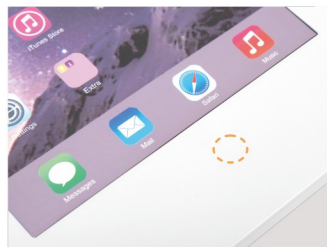

Countertop / Wall-Mounted (PAD34-02)

VESA 75X75 Compatible
can be used with most
monitor arms

Covered Home Button
prevents damage -
safe for use in public areas

Wall Mountable
for various applications

Functionally Versatile
landscape or portrait