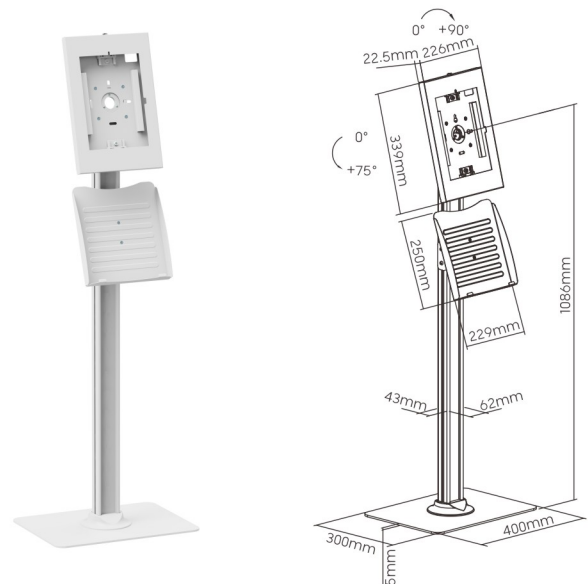

Countertop / Wall-Mounted (PAD34-02)

VESA 75X75 Compatible
can be used with most
monitor arms

Covered Home Button
prevents damage -
safe for use in public areas

Wall Mountable
for various applications

Functionally Versatile
landscape or portrait

Wall-mounted

PAD34-01

Material: Plastic, Steel
Weight Capacity: 1kg/2.2lbs

Countertop / Wall-mounted

PAD34-02

Material: Plastic, Steel
Rotation: 0° ~ +90°
Weight Capacity: 1kg/2.2lbs

Countertop

PAD34-03

Material: Plastic, Steel, Aluminum
Rotation: 0° ~ +90°
Tilt: 0° ~ +75°
Weight Capacity: 1kg/2.2lbs

Floor Standing

PAD34-04

Material: Plastic, Steel, Aluminum
Rotation: 0° ~ +90°
Tilt: 0° ~ +75°
Weight Capacity: 1kg/2.2lbs