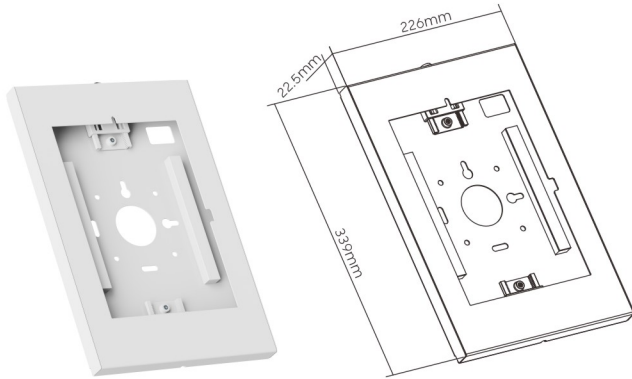

Countertop / Wall-Mounted (PAD34-02)

VESA 75X75 Compatible
can be used with most
monitor arms

Covered Home Button
prevents damage -
safe for use in public areas

Wall Mountable
for various applications

Functionally Versatile
landscape or portrait

Landscape or Portrait Position
fits various applications

Sturdy Column
designed for high-traffic areas

Fixed Base
for additional stability and security

PAD34 Series

Universal Simplicity Anti-Theft Tablet Kiosks

Wall-mounted

PAD34-01

Material: Plastic, Steel
Weight Capacity: 1kg/2.2lbs

Countertop / Wall-mounted

PAD34-02

Material: Plastic, Steel
Rotation: 0° ~ +90°
Weight Capacity: 1kg/2.2lbs

Countertop

PAD34-03

Material: Plastic, Steel, Aluminum
Rotation: 0° ~ +90°
Tilt: 0° ~ +75°
Weight Capacity: 1kg/2.2lbs

Floor Standing

PAD34-04

Material: Plastic, Steel, Aluminum
Rotation: 0° ~ +90°
Tilt: 0° ~ +75°
Weight Capacity: 1kg/2.2lbs