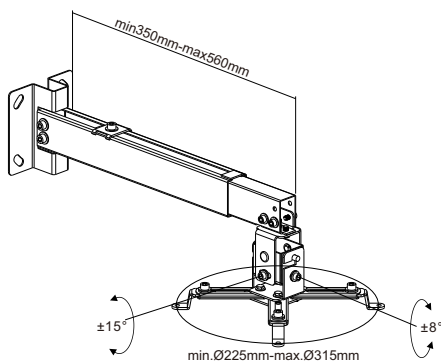

Universal Wall & Ceiling Projector Mounts

PRB-2G

flat ceiling mounting wall mounting

Feature

- 1** Angle adjustment fits wall and ceiling.
- 2** Adjustable height for your different choices.
- 3** Integrated cable management system conceals and protects cables.
- 4** Loading capacity up to 20kg for most projectors.