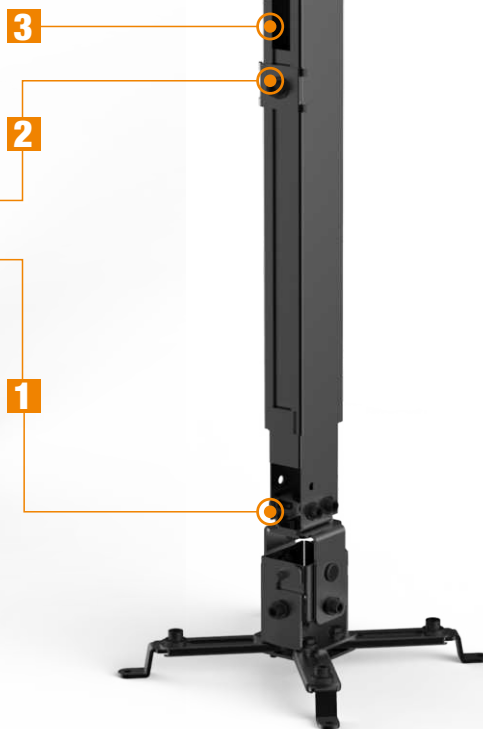

Universal Wall & Ceiling Projector Mounts

PRB-2G

flat ceiling mounting wall mounting

Feature

- 1** Angle adjustment fits wall and ceiling.
- 2** Adjustable height for your different choices.
- 3** Integrated cable management system conceals and protects cables.
- 4** Loading capacity up to 20kg for most projectors.