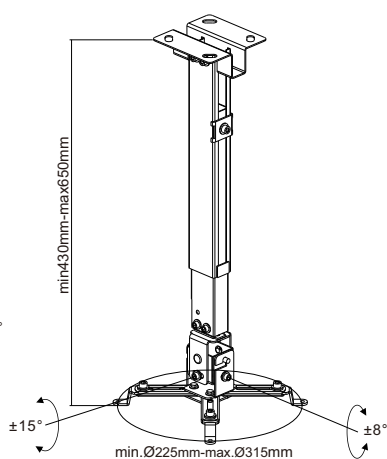

Universal Wall & Ceiling Projector Mounts

PRB-2G

flat ceiling mounting wall mounting

Feature

- 1** Angle adjustment fits wall and ceiling.
- 2** Adjustable height for your different choices.
- 3** Integrated cable management system conceals and protects cables.
- 4** Loading capacity up to 20kg for most projectors.