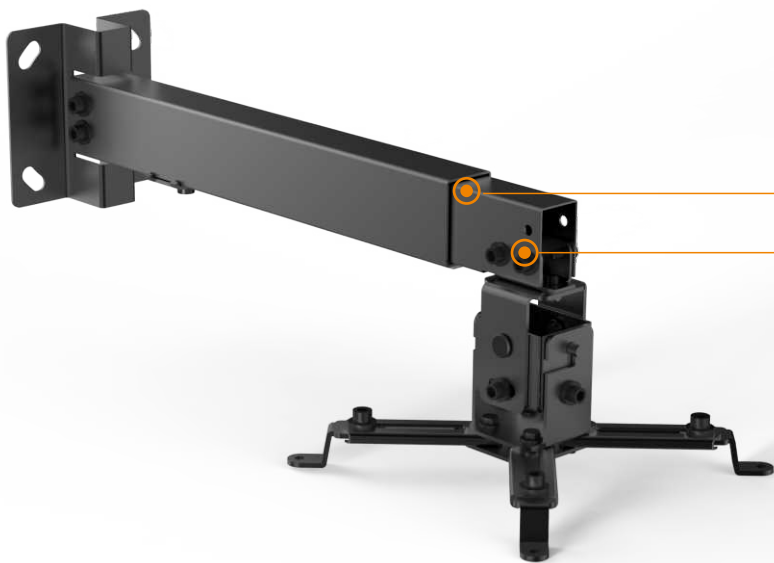

Universal Wall & Ceiling Projector Mounts

PRB-2G

flat ceiling mounting wall mounting

Feature

- 1** Angle adjustment fits wall and ceiling.
- 2** Adjustable height for your different choices.
- 3** Integrated cable management system conceals and protects cables.
- 4** Loading capacity up to 20kg for most projectors.