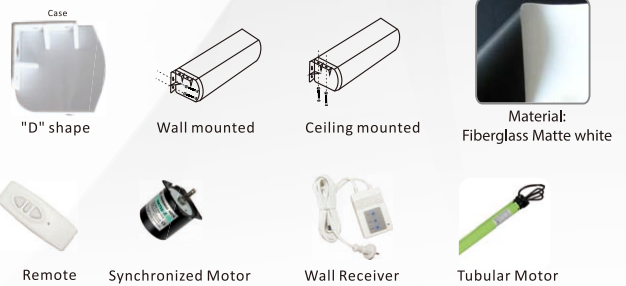

Standard

Electric Projection Screen

PRS100E

Features

- Ideal for educational application, commercial presentations, residential entertainment, etc.
- Silent operation with extended operational longevity and low power consumption
- Standard Radio Frequency(RF) remote control to operate the screen freely in the room
- 3-way wall switch provides additional control options
- Dual wall and ceiling installation design
- Standard 4-side black masking borders
- Black backed screen material eliminates light penetration for superior color reproduction

Material

- Matte white screen material is durable and easy to clean
- Create 1.0 gain presentation
- 160° wide viewing angle available