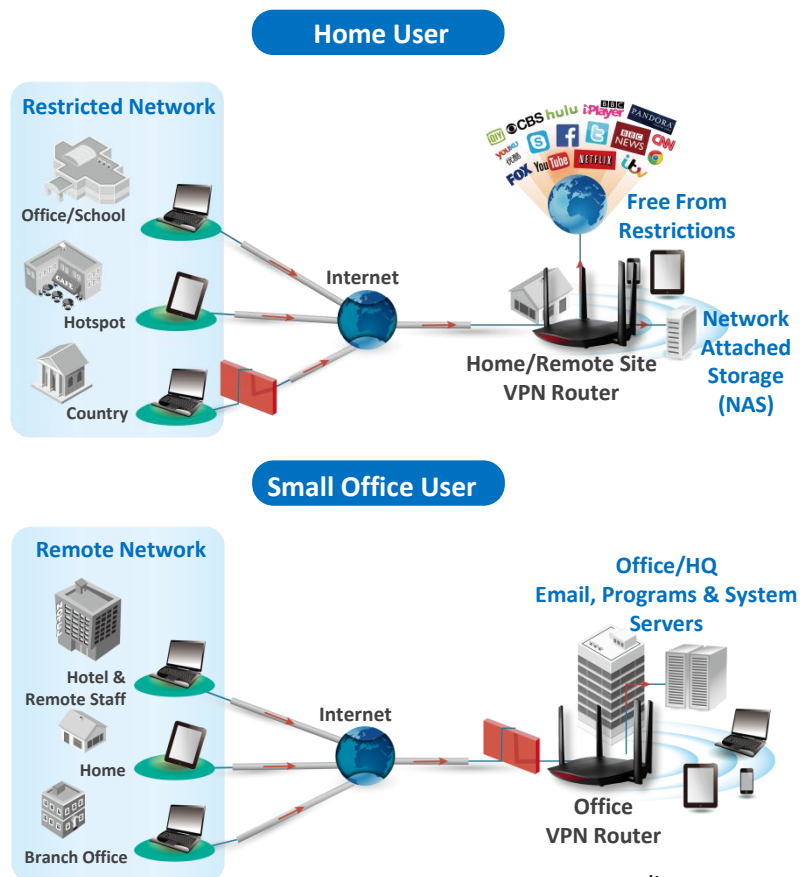

VPN Remote Network Access for Privacy & Security

Built-in Virtual Private Network (VPN) support for easy VPN access on all your devices. VPNs enable you to access secure, remote networks from anywhere and can offer privacy and security online. Log in to your work/school network remotely or avoid geoblocking, protect privacy on public Wi-Fi and bypass Internet censorship.

Home Users: Avoid regional restrictions and access geoblocked content such as Netflix or iPlayer from anywhere. Ensure your privacy and anonymity online and defeat censorship and other location-based content restrictions. You can also remotely access your home network when you're away, and use your encrypted VPN for security when out and about using potentially unsafe public Wi-Fi hotspots.

Small Office Users: Enable your employees to access company resources remotely such as email, documents saved on the company server and any programs/systems when they are outside the office.