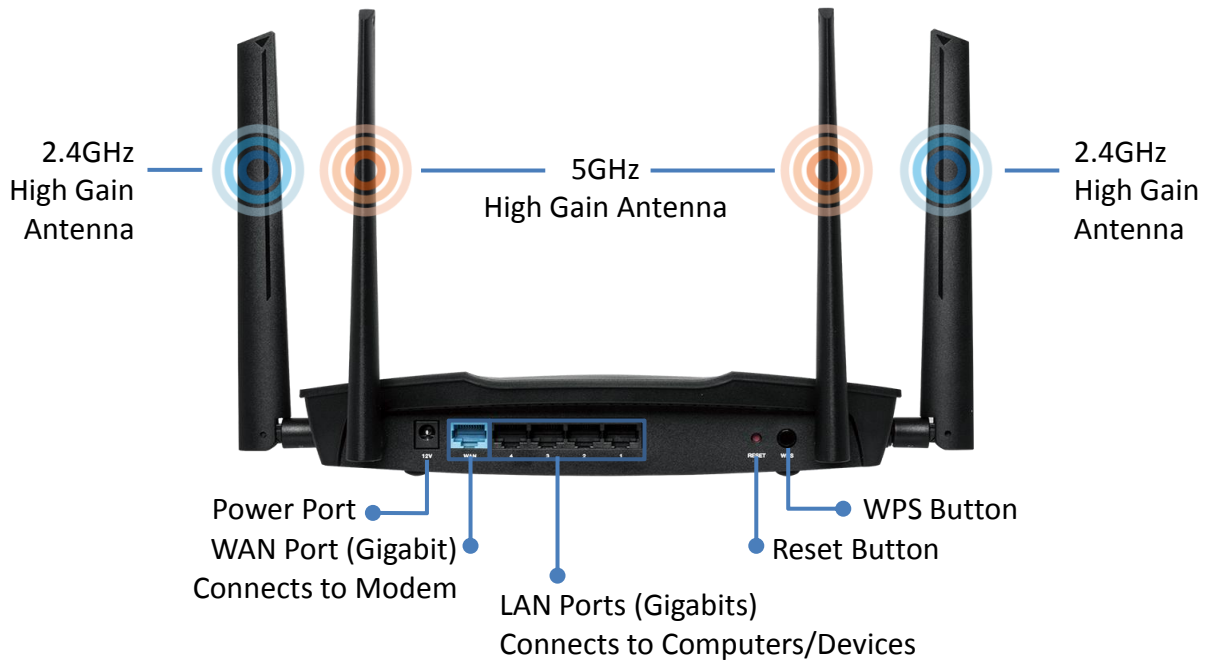

HARDWARE INTERFACE