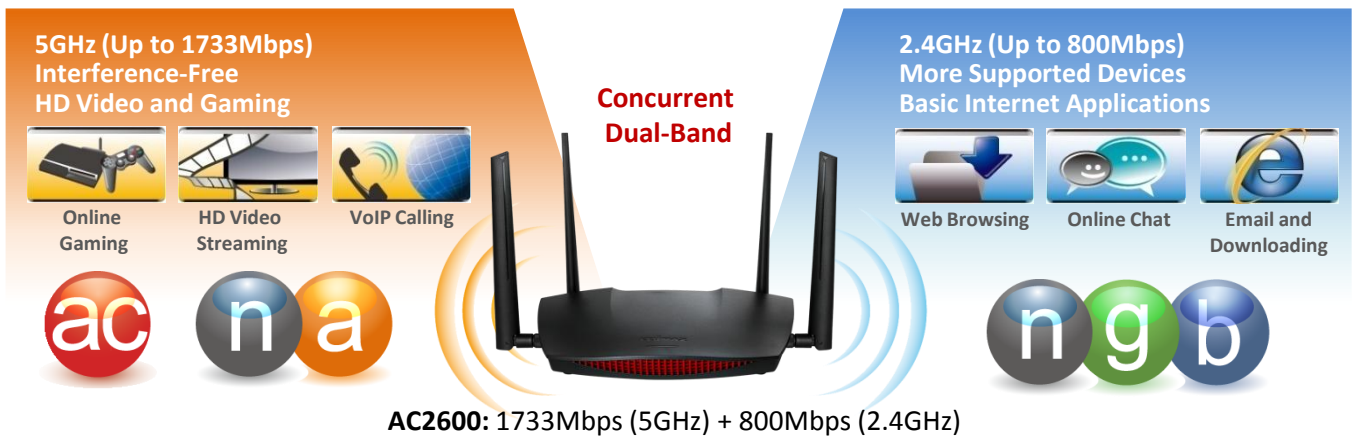

It's an ultra-fast 802.11ac Wi-Fi router with dual-band data rates of 1733Mbps at 5GHz and 800Mbps at 2.4GHz perfect for smooth 4K streaming and lightning fast file transfers. MU-MIMO (Multiple User - Multiple Input Multiple Output) technology serves multiple devices simultaneously and is ideal for busy networks, providing better efficiency and less buffering. And with Edimax add-on roaming devices, RE11S range extender, the RG21S's smart roaming function automatically detects and switches your device to the best available Wi-Fi signal – for a seamless Wi-Fi experience as you move around your home.

Multi-Device Efficiency

MU-MIMO (Multiple User - Multiple Input Multiple Output) technology serves multiple devices simultaneously instead of one at a time, for better performance and efficiency on networks with multiple devices. Four streams with blistering 11ac Wave 2.

RE11S Roaming Extender
Network SSID = Edimax

RG21S Roaming Router
Network SSID = Edimax

Smarter Wi-Fi Roaming

A seamless connection while you move around your home without hassle of switching SSIDs (network name). Your extender and router use the same SSID for seamless roaming* that automatically switches your Wi-Fi device to the best signal. (*Use with an Edimax Gemini RE11S add-on extender for always-connected Wi-Fi.)

Flexible Concurrent Dual-Band Connectivity

Providing simultaneous 2.4GHz (802.11n) and 5GHz (802.11ac) wireless network connectivity for maximum flexibility of use and the best of both worlds.

VPN Remote Network Access for Privacy & Security