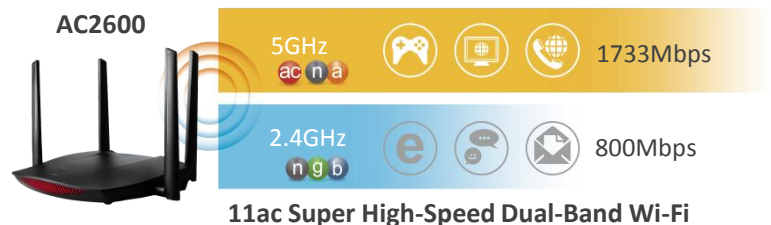

Gemini RG21S

-  **AC2600**
Max. speed up to 800Mbps (2.4GHz) & 1733Mbps (5GHz)
-  **MU-MIMO**
Simultaneous data to multiple devices
-  **Smart Roaming**
Always connected Wi-Fi with add-on Edimax extender
-  **VPN**
Remote network access with security & privacy
-  **Easy Setup**
Use a smart phone/tablet, no CD required

AC2600 MU-MIMO Gigabit Home Wi-Fi Roaming Router with VPN & Access Point

Introduction

For anyone who's experienced video streaming interruptions or online gaming lag, the Edimax Gemini RG21S is designed to ensure games and movies run smooth and fast. With the latest 11ac Wave 2 technology and a host of other features the RG21S offers enormous improvements in Wi-Fi speed, quality and reliability. Featuring AC2600 high speed Wi-Fi and MU-MIMO technology for simultaneous connections to multiple devices, as well as smart-roaming support – the Gemini RG21S brings better performance, lower latency and super dependable high-speed Wi-Fi for your movies and games.

It's an ultra-fast 802.11ac Wi-Fi router with dual-band data rates of 1733Mbps at 5GHz and 800Mbps at 2.4GHz perfect for smooth 4K streaming and lightning fast file transfers. MU-MIMO (Multiple User - Multiple Input Multiple Output) technology serves multiple devices simultaneously and is ideal for busy networks, providing better efficiency and less buffering. And with Edimax add-on roaming devices, RE11S range extender, the RG21S's smart roaming function automatically detects and switches your device to the best available Wi-Fi signal – for a seamless Wi-Fi experience as you move around your home.

AC2600 Super High-Speed Wi-Fi

Next generation Wi-Fi router with 802.11a/b/g/n/ac standards and speeds of up to 800Mbps at 2.4GHz and 1733Mbps at 5GHz. Upgrade your home Wi-Fi to super high-speed 802.11ac and enjoy faster video streaming, online gaming and data transfers.