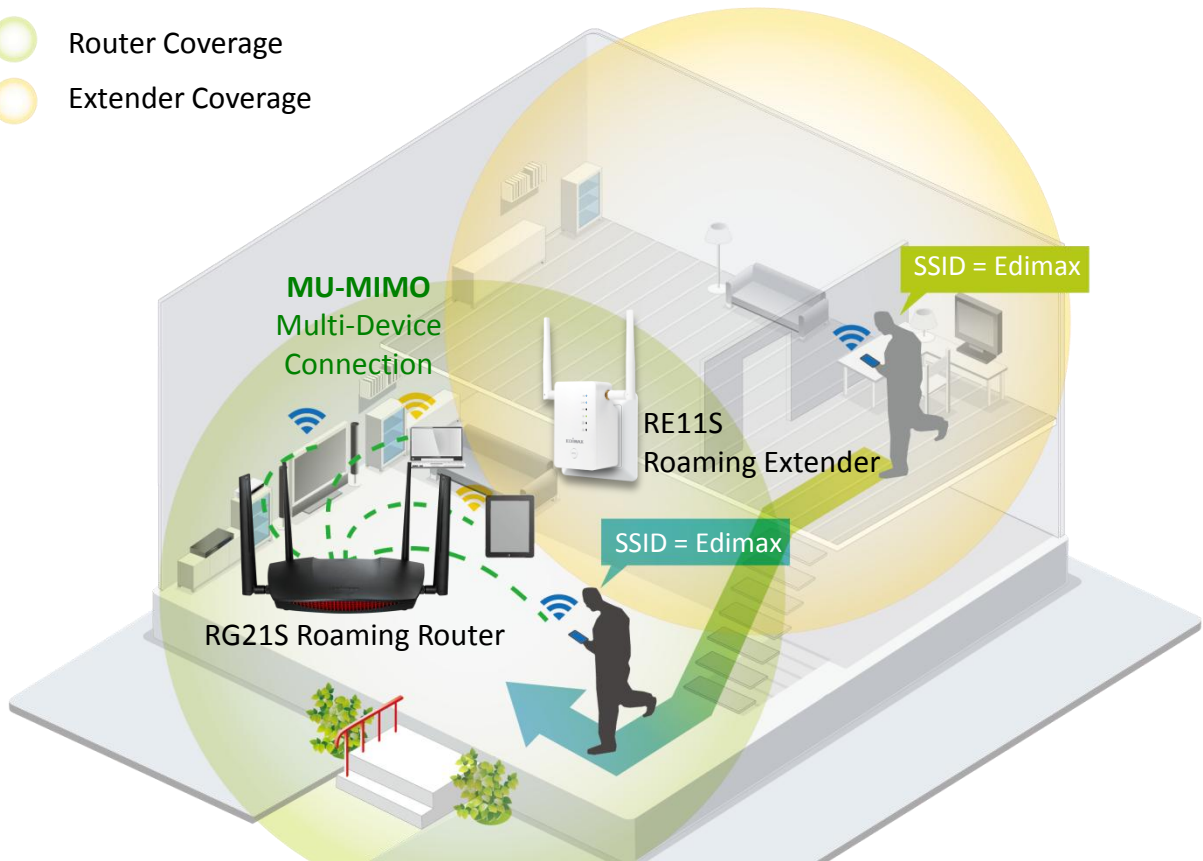

OTHERS

Certification	<ul style="list-style-type: none"> • CE, FCC, RoHS
Environmental Condition	<ul style="list-style-type: none"> • Operating humidity: 10 - 90% (non-condensing) • Operating temperature: 32 - 104°F (0 - 40°C)
System Requirement	<ul style="list-style-type: none"> • Cable or xDSL Internet connection (RJ-45 cable modem or RJ-45 ADSL modem) • Computer (with Fast Ethernet adapter or wireless adapter) running Windows, Mac OS or Linux • Smartphone, tablet or laptop running iOS 4 or Android 4 and above • Web browser (Internet Explorer, Google Chrome, Firefox, Opera or Safari)
Package Content	<ul style="list-style-type: none"> • RG21S Wi-Fi router • Quick installation guide • CD-ROM (including setup wizard, multi-language quick installation guide and user manual) • Power adapter • Ethernet cable

HARDWARE INTERFACE

APPLICATION DIAGRAM

- MU-MIMO, Multi-Device Connected Simultaneously
- ➔ Wi-Fi Roaming
- Router Coverage
- Extender Coverage

*Maximum performance, actual data rates, and coverage will vary depending on network conditions and environmental factors. Product specifications and design are subject to change without notice.