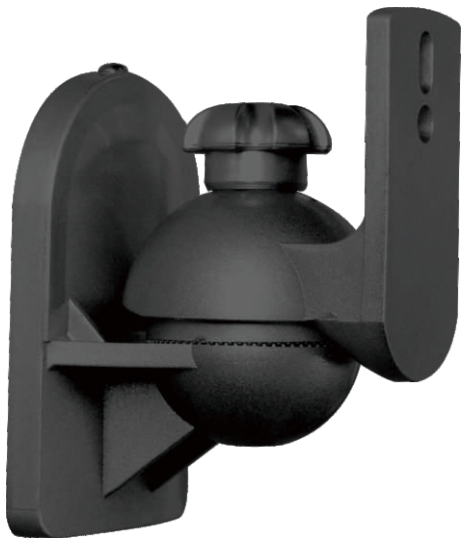

SB28

ADJUSTABLE

RATED
3.5kg/7.7lbs

- Universal speaker wall mount
- Nylon
- Multi-angle adjustable
- Support speakers up to 3.5kgs/7.7lbs