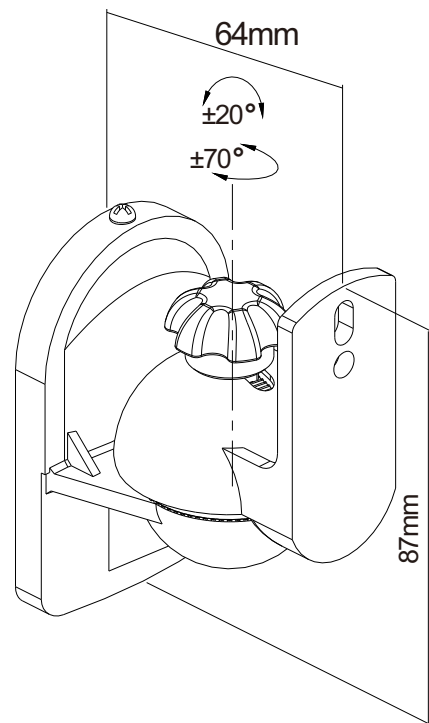

SB28

ADJUSTABLE

RATED
3.5kg/7.7lbs

- Universal speaker wall mount
- Nylon
- Multi-angle adjustable
- Support speakers up to 3.5kgs/7.7lbs