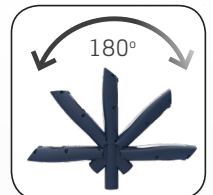

MINI MAG

Item no. 03.5403

EAN: 5708997354032

Excl. charger