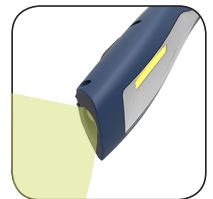

MINI MAG

Item no. 03.5403

EAN: 5708997354032

Excl. charger