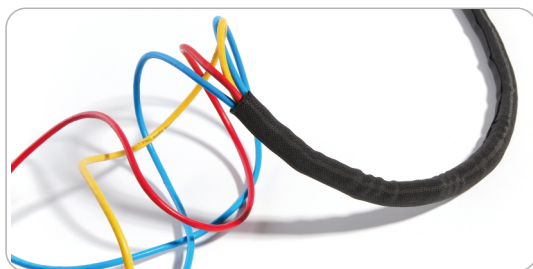

# FLEXIBLE CABLE SLEEVE

Ideal for Home, Office or Workshop

Self-Closing Cable Wrap

**SCS-19**

Dimension: 1000x19mm (39.4"x0.75")

Material: Polyester