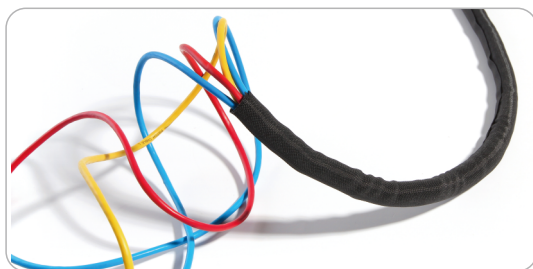

FLEXIBLE CABLE SLEEVE

Ideal for Home, Office or Workshop

Self-Closing Cable Wrap

SCS-25

Dimension: 1000x25mm (39.4"x0.98")

Material: Polyester