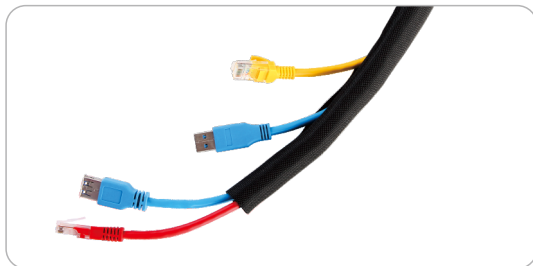

FLEXIBLE CABLE SLEEVE

Ideal for Home, Office or Workshop

Self-Closing Cable Wrap

SCS-25

Dimension: 1000x25mm (39.4"x0.98")

Material: Polyester