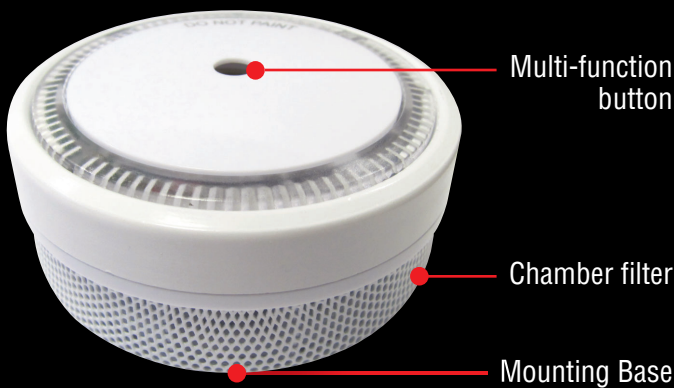

## MINI Photoelectric Smoke Alarm

Part# SD70

The Housewatch photoelectric smoke alarm combines state of the art electronics and superior product design.

- 10 Year non removable Lithium battery
- Test and hush function
- 10 minute hush option
- 30 day low battery warning
- Low profile mounting base
- 85dB(A) at 3 metres
- Certified to Australia Standard AS3786-2014