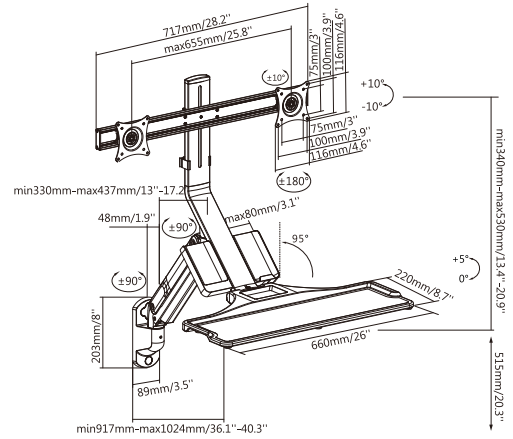

WWS05 Series

Spring Assisted Wall-Mounted Sit-Stand Workstations

WWS05-01-P01 For Single Monitor

WWS05-02-P01 For Dual Monitors

Item No.	WWS05-01-P01	WWS05-02-P01
Fit Screen Size	17"-32"	17"-27"
Monitor Weight Capacity(per screen)	1-9kg/2.2lbs-19.8lbs	0-6kg/0lbs-13.2lbs
Tilt Range	+10°--10°	+10°--10°
Swivel Range	+10°--10°	+10°--10°
Screen Rotation	+180°--180°	+180°--180°
Keyboard Tray Size	660x220mm (26.0"x8.7")	660x220mm (26.0"x8.7")
Keyboard Tray Height Range	515mm (20.3")	515mm (20.3")
CPU Mount Width Range	122-212mm (4.8"-8.3")	122-212mm (4.8"-8.3")
Material	Steel,Aluminum	Steel,Aluminum