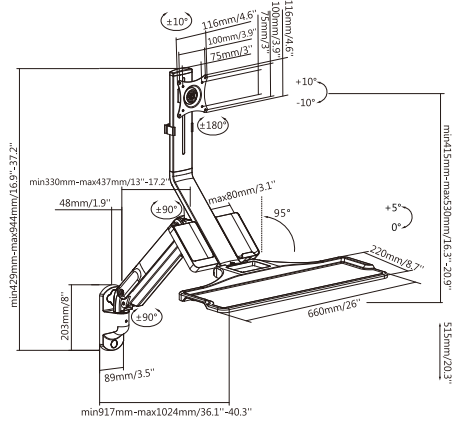

WWS05 Series

Spring Assisted Wall-Mounted Sit-Stand Workstations

Wall mount workstations provide an ergonomic solution to improve productivity and space. Designed with smooth gas spring mechanism, these workstations allow high flexibility in both function and ease of use.

WWS05 Series

Spring Assisted Wall-Mounted Sit-Stand Workstations

WWS05-01-P01 For Single Monitor

WWS05-02-P01 For Dual Monitors

Item No.	WWS05-01-P01	WWS05-02-P01
Fit Screen Size	17"-32"	17"-27"
Monitor Weight Capacity(per screen)	1-9kg/2.2lbs-19.8lbs	0-6kg/0lbs-13.2lbs
Tilt Range	+10°--10°	+10°--10°
Swivel Range	+10°--10°	+10°--10°
Screen Rotation	+180°--180°	+180°--180°
Keyboard Tray Size	660x220mm (26.0"x8.7")	660x220mm (26.0"x8.7")
Keyboard Tray Height Range	515mm (20.3")	515mm (20.3")
CPU Mount Width Range	122-212mm (4.8"-8.3")	122-212mm (4.8"-8.3")
Material	Steel,Aluminum	Steel,Aluminum